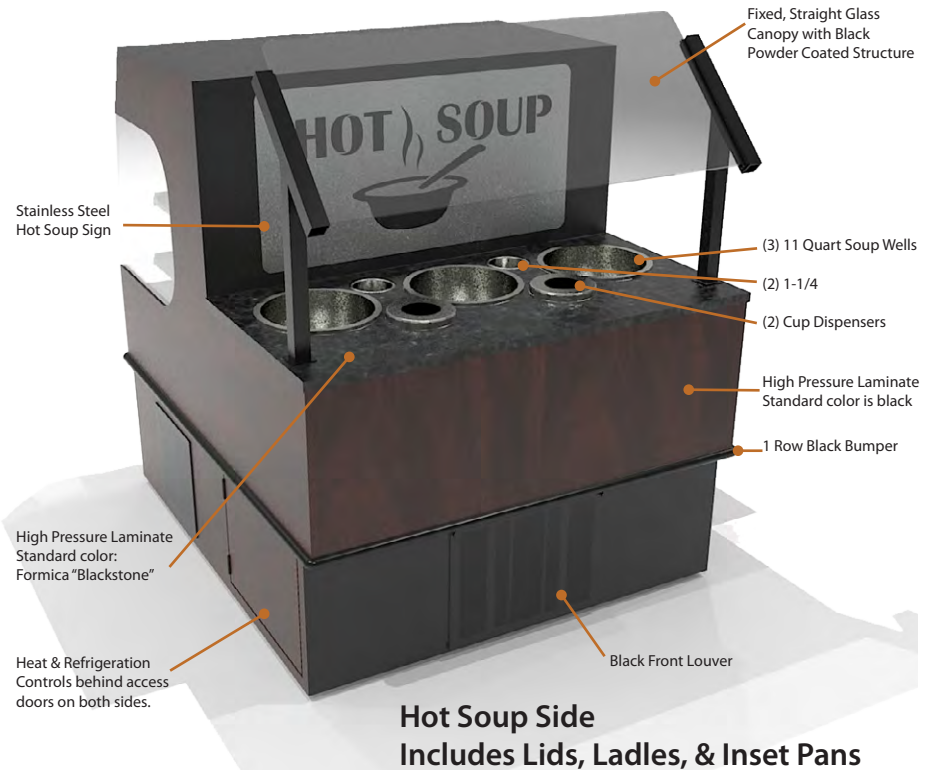

APPLICATIONS

- Self-service island soup display
- Front / Self-service ready to eat soup in heated soup wells
- Rear / Refrigerated self-service packaged Grab-n-Go with forced air refrigeration - medium temperature (36°- 40°)

STANDARD FEATURES

CABINET CONSTRUCTION

- Galvanized steel frame construction
- Finished in high pressure plastic laminate
- Stainless steel interior
- (2) Cup Dispensers / (2) Bain Mariers
- (3) 11 qt. Soup Warmers
- Angled tempered glass sneeze guard

REFRIGERATION SYSTEM

- Self-contained system
- Condensate drains to floor drain
- Energy saving EC motor
- Automatic self defrost
- Solar thermometer and refrigeration control on front of unit

SHELVING

- Three shelves with ticket molding
- Shelves adjust to 3 angles
- Stainless steel deck pans
- LED lights under shelves (and canopy)

Shown with Optional Finishes

Refrigerated Grab-n-Go Side

Engineered for stores with ambient conditions not to exceed 75°F and 55% relative humidity. Due to continuous improvements specifications may change without notice.