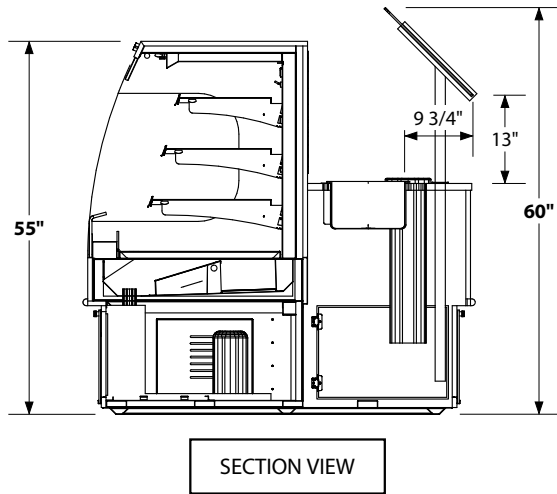

ELECTRICAL/REFRIGERATION SPECIFICATIONS (WIRED TO LOAD CENTER)

COMBO ELECTRICAL SPECIFICATIONS			
QTY	DESCRIPTION	VOLTAGE	AMPS TOTAL
1	CONDENSING UNIT	120	11
1	DIGITAL TEMP CONTROL	120	.25
1	FAN	120	.5
4	34" LED LIGHTS, 3500K	120	1
3	11 QT. SOUP WARMERS	120	19.5
TOTAL ELECTRICAL REQUIRED IS 120/208 V, 60 Hz, 1 PH			32.25

REFRIGERATION SPECIFICATIONS				
QTY	TYPE	BTU'S EA.	EVAP TEMP	REF. TYPE/OZ.
1	AIR OVER DISPLAY	4500	+20°	404-A