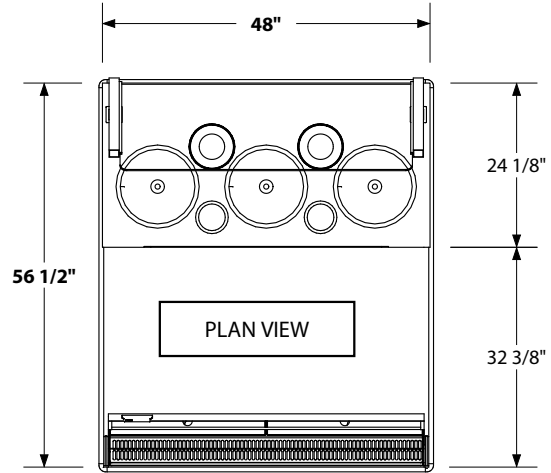

Built to meet the following specifications:

ELECTRICAL/REFRIGERATION SPECIFICATIONS (WIRED TO LOAD CENTER)

COMBO ELECTRICAL SPECIFICATIONS			
QTY	DESCRIPTION	VOLTAGE	AMPS TOTAL
1	CONDENSING UNIT	120	11
1	DIGITAL TEMP CONTROL	120	.25
1	FAN	120	.5
4	34" LED LIGHTS, 3500K	120	1
3	11 QT. SOUP WARMERS	120	19.5
TOTAL ELECTRICAL REQUIRED IS 120/208 V, 60 Hz, 1 PH			32.25