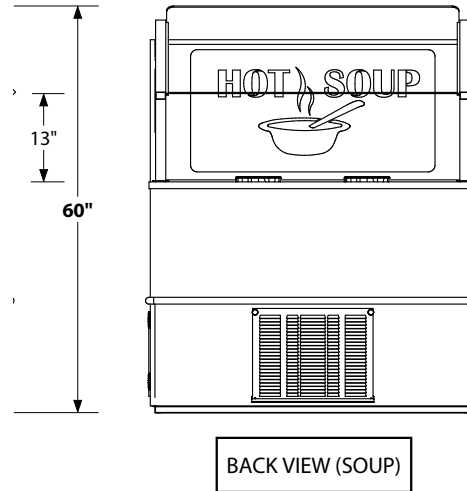

ELECTRICAL/REFRIGERATION SPECIFICATIONS (WIRED TO LOAD CENTER)

COMBO ELECTRICAL SPECIFICATIONS			
QTY	DESCRIPTION	VOLTAGE	AMPS TOTAL
1	CONDENSING UNIT	120	11
1	DIGITAL TEMP CONTROL	120	.25
1	FAN	120	.5
4	34" LED LIGHTS, 3500K	120	1
3	11 QT. SOUP WARMERS	120	19.5
TOTAL ELECTRICAL REQUIRED IS 120/208 V, 60 Hz, 1 PH			32.25

REFRIGERATION SPECIFICATIONS				
QTY	TYPE	BTU'S EA.	EVAP TEMP	REF. TYPE/OZ.
1	AIR OVER DISPLAY	4500	+20°	404-A