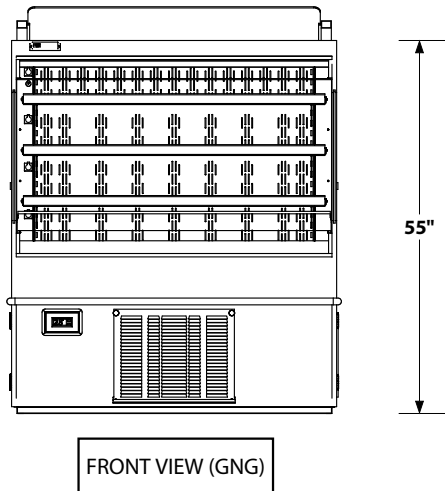

Built to meet the following specifications:

ELECTRICAL/REFRIGERATION SPECIFICATIONS (WIRED TO LOAD CENTER)

COMBO ELECTRICAL SPECIFICATIONS			
QTY	DESCRIPTION	VOLTAGE	AMPS TOTAL
1	CONDENSING UNIT	120	11
1	DIGITAL TEMP CONTROL	120	.25
1	FAN	120	.5
4	34" LED LIGHTS, 3500K	120	1
3	11 QT. SOUP WARMERS	120	19.5
TOTAL ELECTRICAL REQUIRED IS 120/208 V, 60 Hz, 1 PH			32.25