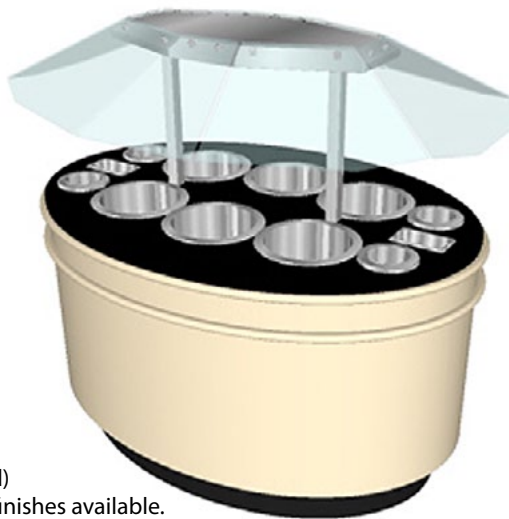

Space-Saving Oval Soup Island

[Download our Catalog](#)

[Go to our website](#)

[Contact Us](#)

Provide a unique shopping experience that your customers will come back to time and time again!

R&D Fixture's "Decor Match" philosophy allows customization to fit your brand and your store's decor.

Our oval soup bars are space saving and elegantly outfitted to service your customers, with built in safety and maintenance features that simplify upkeep.

Quality you can depend on for the life of the fixture.

Model shown in standard colors (white, black, almond)
 Optional colors and finishes available.

Available in 2 Sizes:	9'	5'
Depth:	50"	43"
Height	55"	55"
Number of Wells:	10	6
Cup Dispensers:	6	4
Accessory Pans:	2	2
<hr/>		
Volts:	120/208	
Phase:	1	
Amps:	34.1	