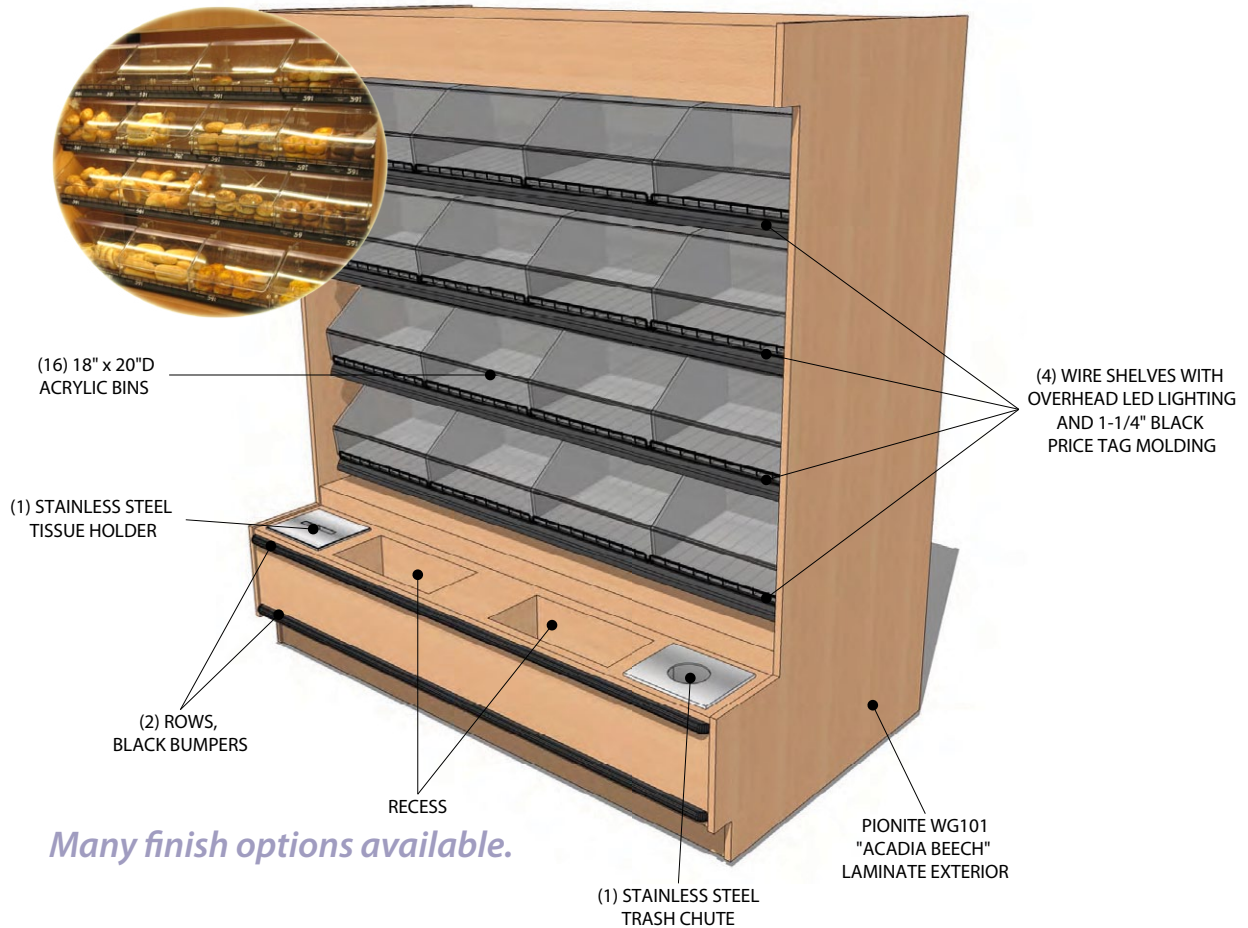

## 77" Classic Hi-Profile Upright Bagel/Roll Case

Download Our Catalog

View as Webpage

Contact Us

### Standard Features:

- Cabinet consists of 3/4" plywood panels finished in high pressure plastic laminate.
- Built in tissue holder and trash chute
- Recesses for product bags
- LED lighting below shelves illuminates shelf below
- 16 acrylic bins

### Options:

- Other sizes available: 40", 58", 96" width (check for pricing on alternate sizes)
- Other bin sizes/configurations available
- Many laminate colors or stainless steel exterior
- Powder coated interior
- Glass or sheet metal shelves instead of wire
- End panels available in solid wood with mirrored interior or glass

Contact your R&D Fixtures Representative for details on this or any of our other food merchandising and display cases.